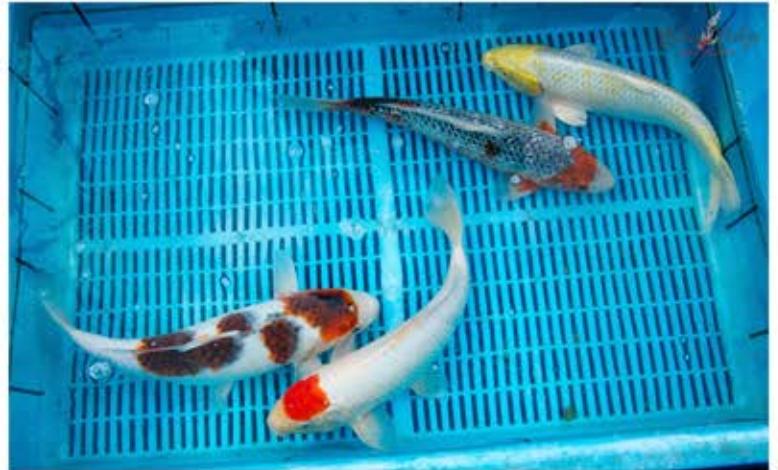

15% off 6-8" Premium Select Koi
\$20.49 each after discount

15% off 12-14" Premium Select Koi
\$86.28 each after discount

* Pictures representative
of quality available.
Exact fish not pictured.

Blue Ridge Koi's 2019 UPS Fish Rates